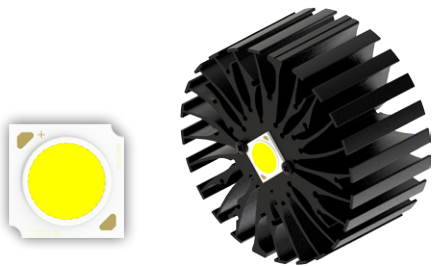

Cree XLamp CMA18 LED Array

Model names

- CMA1825
- CMA1840

Mounting

- Direct mounting with 2 self tapping screws M3 x 10mm
  Orange indicator marks
- With Zhaga Book 3 LED holder
  Bender+Wirth Hybrid holder 637a available with different housings
  Mounting with 2 self tapping screws M3 x 8mm
  Green indicator marks