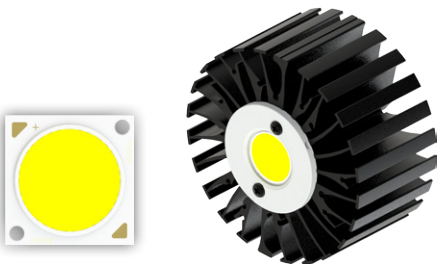

Cree XLamp CMT28 LED Array

Model names

- CMT2850
- CMT2870

Mounting

- With Zhaga Book 3 LED holder
  TE Connectivity Lumawise type Z50 2213480
  Bender+Wirth Hybrid holder 631b available with different housings
  Mounting with 2 self tapping screws M3 x 8mm
  Green indicator marks