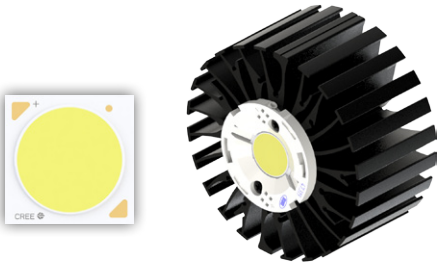

Cree XLamp CXA25 / CXB25 LED Array

Model names

- CXA2520-xxxx
- CXA2530-xxxx
- CXB2530-xxxx

Mounting

- With Zhaga Book 3 LED holder
  BJB Spotlight connector 47.319.2141
  Ideal Industries Chip-Lok™ holder 50-2102CR
  TE Connectivity Lumawise type Z50 2213407-1
  TE Connectivity Lumawise type Z50 2213407-2
  Mounting with 2 self tapping screws M3 x 8mm
  Green indicator marks