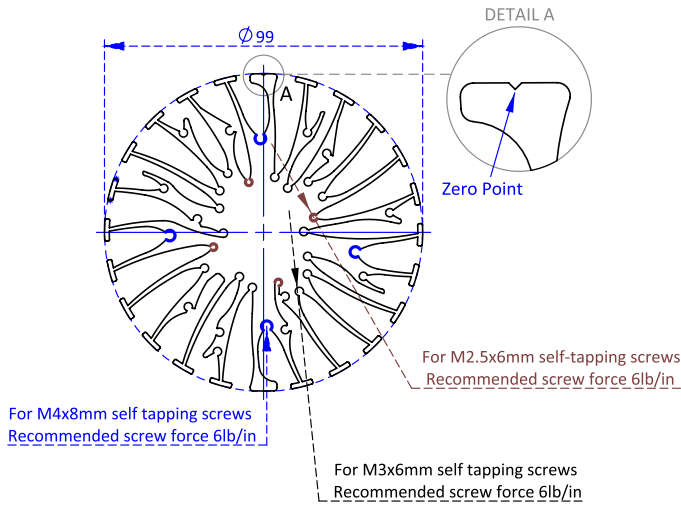

Example: ModuLED Xtra 9950