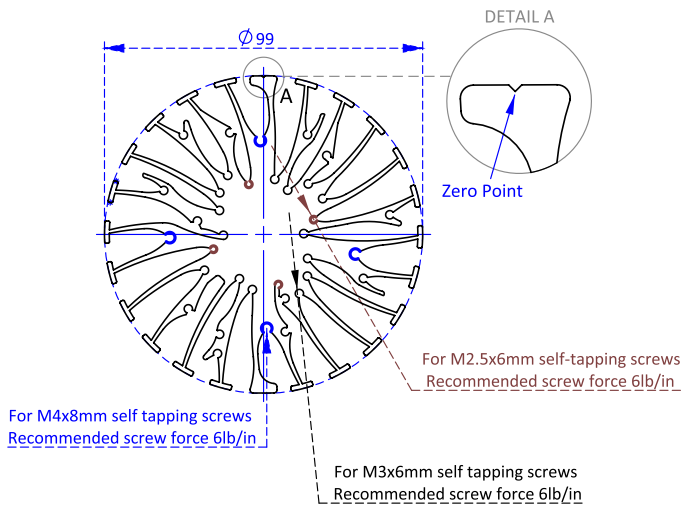

ModuLED Xtra

ø99 x H50 / 80 (mm)
 Rth 1.34 - 1.02 °C/W
 Power Pd 37.3 - 48.9 W

MORE PRODUCT DETAILS

ModuLED Xtra Modular Passive Star LED Cooler ø99mm

Drawings & Dimensions

Example: ModuLED Xtra 9950

Example: ModuLED Xtra 9980