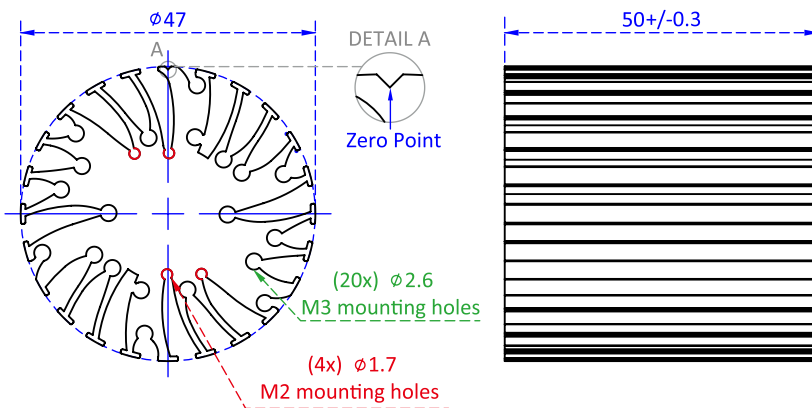

ModuLED Pico

ø47 x H50 / 80 (mm)
 Rth 5.3 - 4.2 °C/W
 Power Pd 9.6 - 11.9 W

MORE PRODUCT DETAILS

ModuLED Pico Modular Passive Star LED Cooler ø47mm

Drawings & Dimensions

Unit: mm

ModuLED Pico 4750

ModuLED Pico 4780