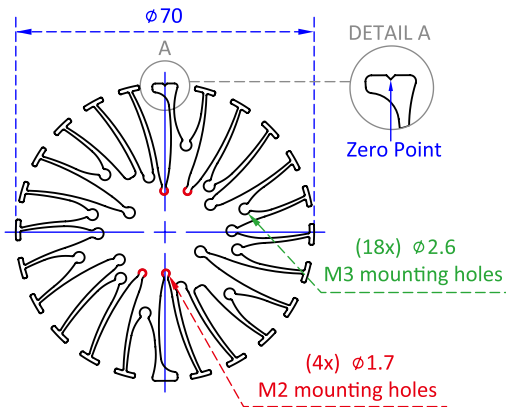

ModuLED Nano

ø70 x H50 / 80 (mm)
 Rth 2.2 - 1.8 °C/W
 Power Pd 22.7 - 28 W

MORE PRODUCT DETAILS

ModuLED Nano Modular Passive Star LED Cooler ø70mm

Drawings & Dimensions

Unit: mm

ModuLED Nano 7050

ModuLED Nano 7080