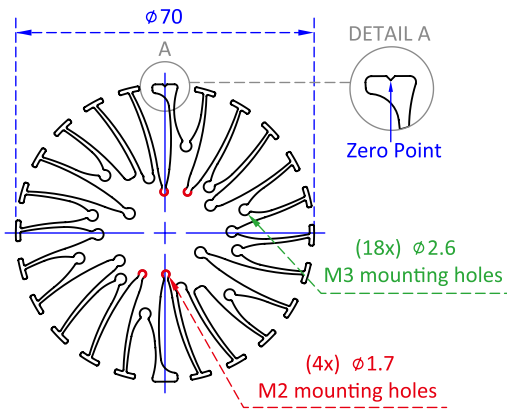

ModuLED Nano

ø70 x H50 / 80 (mm)
 Rth 2.2 - 1.8 °C/W
 Power Pd 22.7 - 28 W

MORE PRODUCT DETAILS

ModuLED Nano Modular Passive Star LED Cooler ø70mm

Drawings & Dimensions

ModuLED Nano 7050

ModuLED Nano 7080