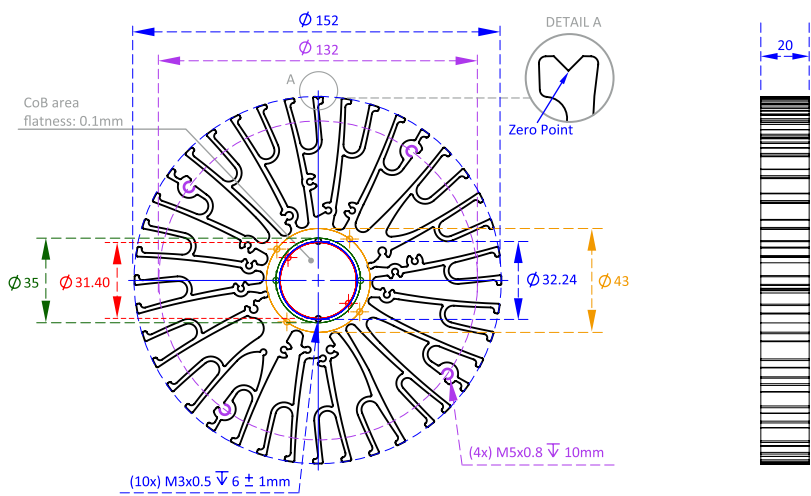

Example: ModuLED Giga 15220