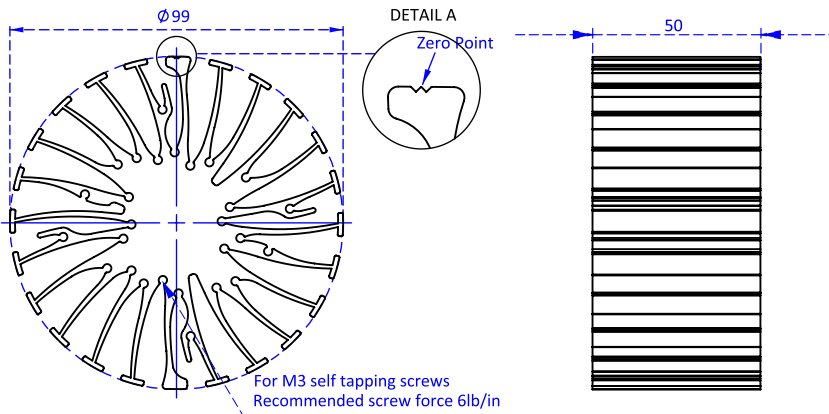

ModuLED Modular Passive Star LED Cooler ø99mm

Drawings & Dimensions

Example: ModuLED 9950