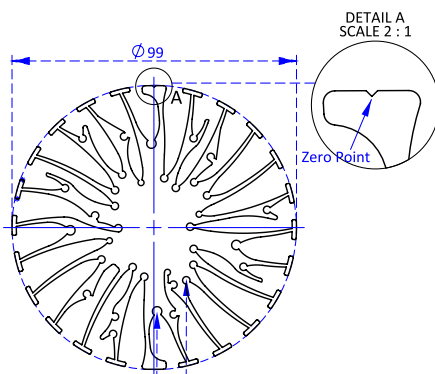

ø99 x H75 (mm)
Rth 0.25 °C/W
Power Pd 200 W

MORE PRODUCT DETAILS

IceLED Xtra Ultra Modular Active Star LED Cooler ø99mm

Drawings & Dimensions

Unit: mm

For M4x8mm self tapping screws
Recommended screw force 6lb/in

For M3x6mm self tapping screws
Recommended screw force 6lb/in