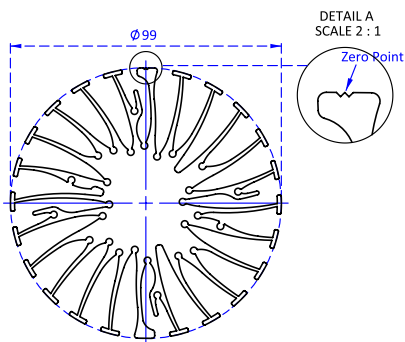

Example: IceLED 550