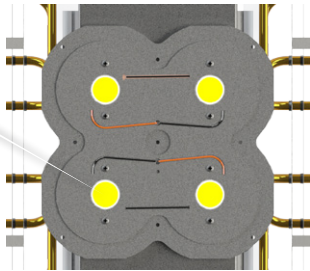

CoolFin® Giga - High Power heat pipe LED Cooler for Citizen LED COB

Mounting Instructions

CITIZEN

Micro HumanTech

Citizen Electronics Co., Ltd. is a precision electronics manufacturer with headquarters in Fujiyoshida City, Yamanashi Japan. Prefecture and a subsidiary of Citizen Holdings Co., Ltd. Citizen Electronics is a leader in LED light sources for electronic devices and high power white LED lamps. The second generation CITILED CLL LED COB modules and the new upcoming generation CLU distinguish themselves through the combination of high lumen per watt performance combined with a perfect light quality control.

Mounting indicator marks overview

Citizen Citiled CLU048 LED COB

Model names

- CLU048-xxxxxx

Mounting

- With CoolConnect® holder 2x2HC-01
  (Co-development LED holder with Bender+Wirth)
  Mounting with 8 screws M3 x 6mm
  Red indicator marks

Citizen Citiled CLU04H Horticulture LED COB

Model names

- CLU04H-85/200-PW-01
- CLU04H-85/200-PRB-01

Mounting

- With CoolConnect® holder 2x2HC-01
  (Co-development LED holder with Bender+Wirth)
  Mounting with 8 screws M3 x 6mm
  Red indicator marks

Citizen Citiled CLU058 LED COB

Model names

- CLU058-xxxxxx

Mounting

- With CoolConnect® holder 2x2HC-02
  (Co-development LED holder with Bender+Wirth)
  Mounting with 8 screws M3 x 6mm
  Red indicator marks

Citizen Citiled CLU05H Horticulture LED COB

Model names

- CLU05H-170/400-PW-01
- CLU05H-170/400-PRB-01

Mounting

- With CoolConnect® holder 2x2HC-02
  (Co-development LED holder with Bender+Wirth)
  Mounting with 8 screws M3 x 6mm
  Red indicator marks