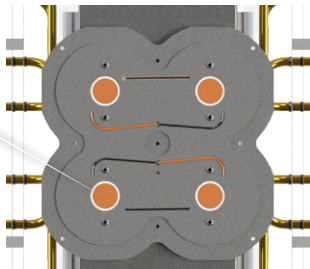

### Mounting indicator marks overview

(4x) Citizen  
28x28mm  
LED COB

(4x) Citizen  
28x28mm  
HC LED COB