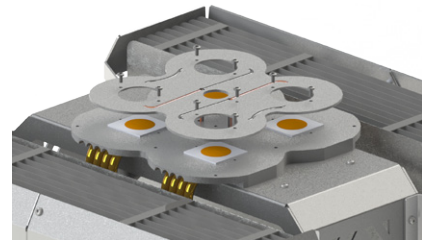

Mounting indicator marks overview