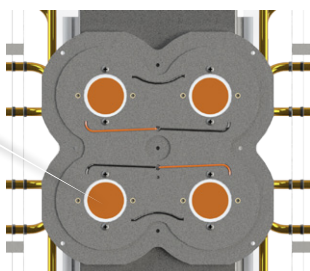

#### Mounting

- With CoolConnect® holder 2x2HC-01  
( Co-development LED holder with Bender+Wirth )  
Mounting with 8 screws M3 x 6mm  
Red indicator marks

(4x) Citizen  
38x38mm  
LED COB

(4x) Citizen  
38x38mm  
HC LED COB