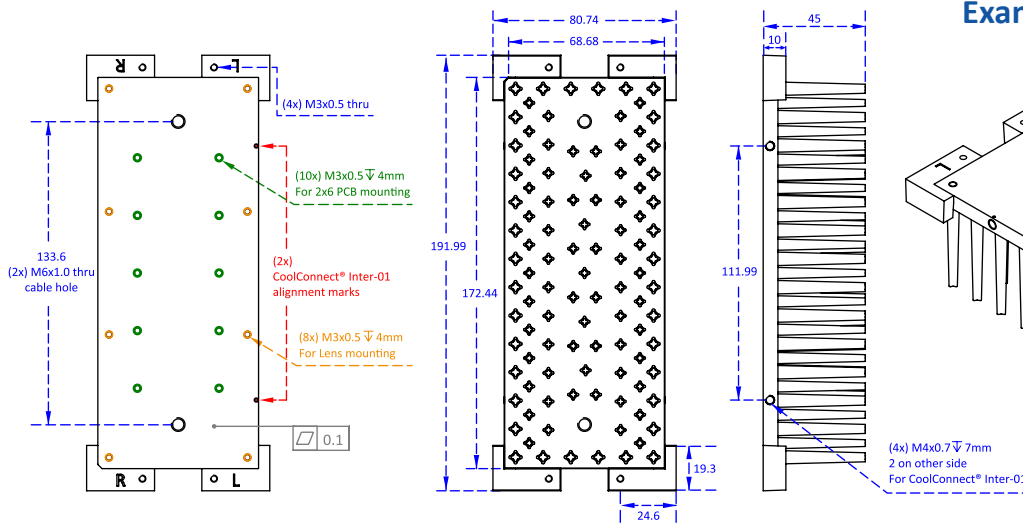

CoolBlock® LX-01 2x6

W80 - L192 - H45 (mm)
Rth 1.09 °C/W - Power Pd 45.8W
MORE PRODUCT DETAILS

CoolBlock® LX-01-2x6 Rectangle Pin Fin LED Cooler

Drawings & Dimensions

Example: CoolBlock® LX-01-2x6