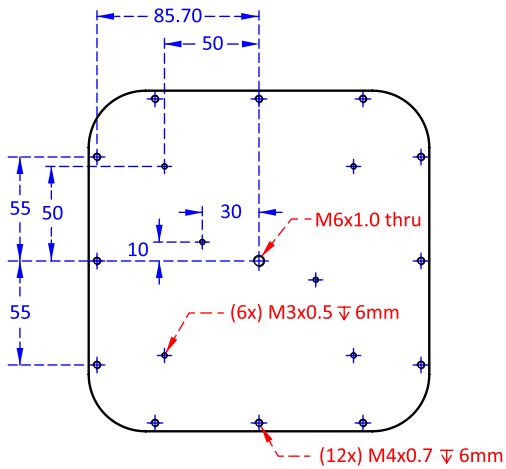

W180 - L180 - H80 (mm)
 Rth 0.47°C/W - Power Pd 106W
 MORE PRODUCT DETAILS

CoolBlock® ARENA-48 Square Pin Fin LED Cooler

Drawings & Dimensions

Unit: mm

(2x) M4x0.7 ∅8mm min.
 Two on the other side