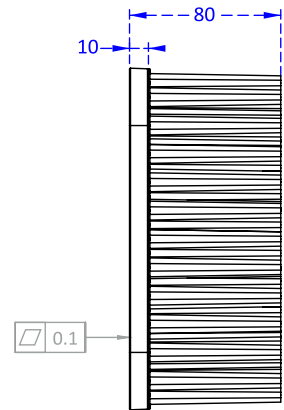

W180 - L180 - H80 (mm)
 Rth 0.47°C/W - Power Pd 106W
 MORE PRODUCT DETAILS

CoolBlock® ARENA-48 Square Pin Fin LED Cooler

Drawings & Dimensions

Unit: mm

(2x) M4x0.7 ∅8mm min.
 Two on the other side