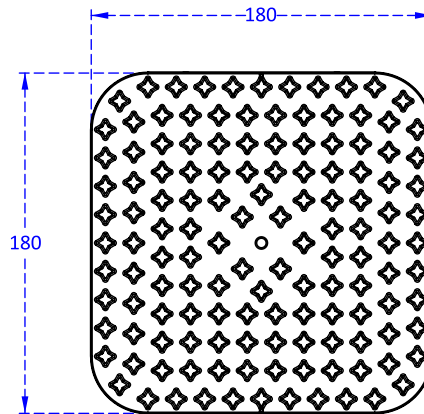

W180 - L180 - H80 (mm)
 Rth 0.47°C/W - Power Pd 106W
 MORE PRODUCT DETAILS

CoolBlock® ARENA-48 Square Pin Fin LED Cooler

Drawings & Dimensions

Unit: mm

(2x) M4x0.7 ∅8mm min.
 Two on the other side