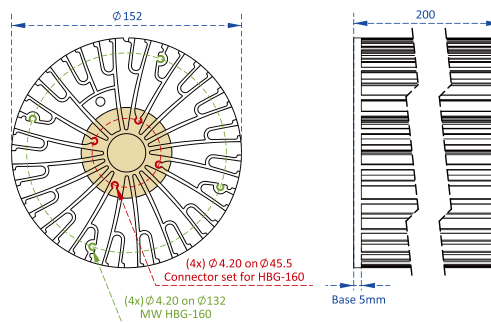

ø152 x H200 (mm)
Rth 0.34 °C/W
Power Pd 150 W

MORE PRODUCT DETAILS

CoolBay® Giga Advanced High Bay LED Cooler ø152mm

Drawings & Dimensions

CoolBay® Giga-A

Bottom - LED & optics side

Top - Driver side

CoolBay® Giga-B

Bottom - LED & optics side

Top - Driver side