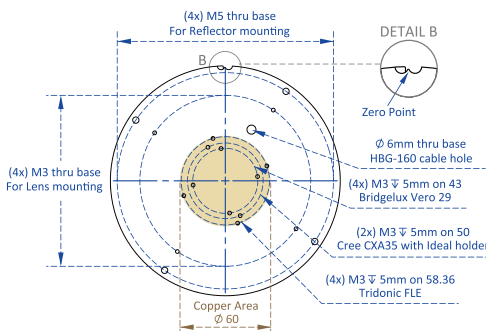

ø152 x H200 (mm)
Rth 0.34 °C/W
Power Pd 150 W

MORE PRODUCT DETAILS

CoolBay® Giga Advanced High Bay LED Cooler ø152mm

Drawings & Dimensions

CoolBay® Giga-A

Bottom - LED & optics side

Top - Driver side

CoolBay® Giga-B

Bottom - LED & optics side

Top - Driver side