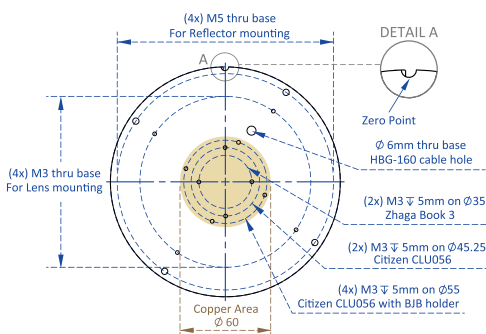

ø152 x H200 (mm)
Rth 0.34 °C/W
Power Pd 150 W

MORE PRODUCT DETAILS

CoolBay® Giga Advanced High Bay LED Cooler ø152mm

Drawings & Dimensions

CoolBay® Giga-A

Bottom - LED & optics side

Top - Driver side

CoolBay® Giga-B

Bottom - LED & optics side

Top - Driver side