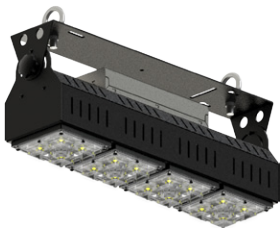

## CoolBeam® kits from MechaTronix enable high lumen outdoor lighting

Specifically developed around the 2x2MX LED platform, MechaTronix launches a series of patented building kits for outdoor luminaires like stadium lights, high mast and industrial flood lights. The kits dubbed the CoolBeam® platform host 3 up to 12 CoolBlock® 2x2MX LED engines, generating from 4.000 all the way up to 60.000 lumen.

[Read news online](#)

[Request info or sample](#)

[Visit our website](#)

CoolBeam® SQ3-01

CoolBeam® SQ4-01

CoolBeam® SQ Dual mount bracket

CoolBeam® SQ Triple mount bracket

▲ CoolBeam® kits series for MechaTronix 2x2MX LED Coolers as above.

MechaTronix acts on the tendency of short time to market. The 2x2MX platform on itself delivers perfect IP67 waterproof LED engines for outdoor use. The CoolBeam® kits are developed in a modular way so a wide score of LED drivers can be implemented. A wide variety of lenses with different beam patterns both in PMMA as in silicone has been developed by Ledil. All together this leads to a flexibility which is often needed in project based outdoor illumination.