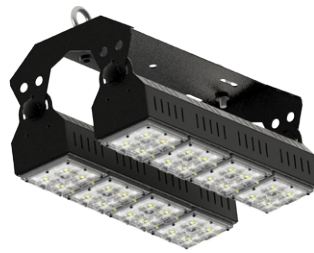

## CoolBeam® kits from MechaTronix enable high lumen outdoor lighting

Specifically developed around the 2x2MX LED platform, MechaTronix launches a series of patented building kits for outdoor luminaires like stadium lights, high mast and industrial flood lights. The kits dubbed the CoolBeam® platform host 3 up to 12 CoolBlock® 2x2MX LED engines, generating from 4.000 all the way up to 60.000 lumen.

[Read news online](#)

[Request info or sample](#)

[Visit our website](#)

CoolBeam® SQ3-01

CoolBeam® SQ4-01

CoolBeam® SQ Dual mount bracket

CoolBeam® SQ Triple mount bracket

▲ CoolBeam® kits series for MechaTronix 2x2MX LED Coolers as above.

MechaTronix acts on the tendency of short time to market. The 2x2MX platform on itself delivers perfect IP67 waterproof LED engines for outdoor use. The CoolBeam® kits are developed in a modular way so a wide score of LED drivers can be implemented. A wide variety of lenses with different beam patterns both in PMMA as in silicone has been developed by Ledil. All together this leads to a flexibility which is often needed in project based outdoor illumination.